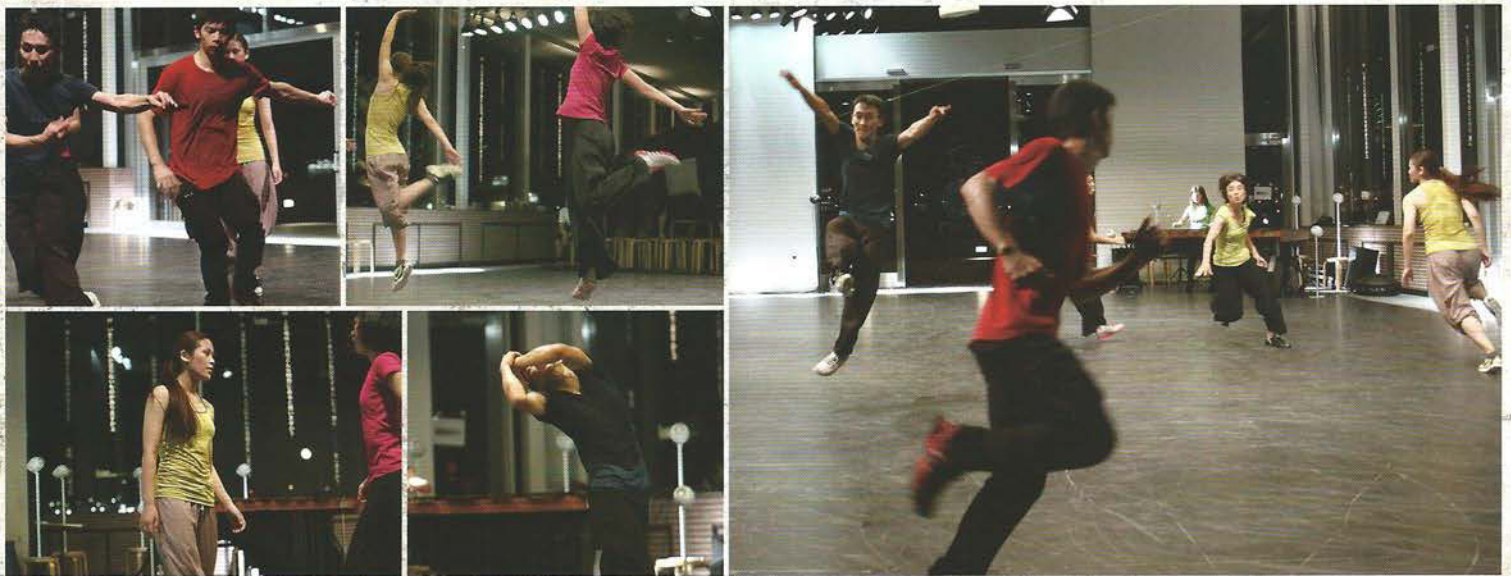

BODY SONGS

[Song] —— 歌、さえずり、流れや風のなる音・・・

耳を澄ます。自分に、相手に、空気に、見えないもの、意味のないかも知れないものに・・・

構成・演出・振付：岩淵多喜子

共同振付・出演：増田明日未 渡邊絵理 エノモトユキ 森川弘和 松島 誠

音楽監督：熊地勇太 音響：河田康雄 照明：岩品武顕 セノグラフィー：杉山 至 舞台監督：山田潤一

衣裳アドバイザー：金田かおり (undaily gate) 宣伝美術：江尻ひかる 制作：瀧本麻璃英

主催：Dance Theatre LUDENS 助成：芸術文化振興基金 協力：公益財団法人セゾン文化財団

Dance Theatre LUDENS

1999年設立。以来、創作過程を重視したプロジェクト単位の活動を続ける。代表作として人の関わりに視点をあてた「Be」「Es」「Distance」(パークタワー・ネクストダンス・フェスティバル委嘱作品)、身体と重力をテーマに「Against Newton」「Against Newton II」(新国立劇場委嘱作品)、時をテーマに「Moments」「Anonym」「1hour before Sunset」等を発表。国内の他、ImpulsTanz、アメリカンダンスフェスティバルをはじめとした世界9か国の主要な国際フェスティバルにて作品を上演、各地で高い評価を得ている。2000-05年公益財団法人セゾン文化財団より芸術創造活動助成を受ける。「LUDENS」はヨハン・ホイジンガの著書「ホモ・ルーデンス」に由来、Playful People一遊戯人ーを意味する。

岩淵多喜子 Takiko IWABUCHI

Laban Centreにてコンテンポラリーダンスを学ぶ。ダンサーとしてエルヴェ・ロブ、テッド・ストッパー等と活動後、1999年Dance Theatre LUDENS設立。以後LUDENSの全作品の構成、演出、振付を行う。ダンサーとの共同作業を構成していく緻密なディレクションは「コンテンポラリーダンスの創作手法や方法論に習熟した日本では数少ない振付家の一人」として高い評価を受けている。また近年ではカンパニー活動の他、海外のアーティストとの共同製作、東京国際ダンスワークショップReActionをはじめとした人材育成プログラムのプロデュースを行う等、様々な角度からコンテンポラリーダンスの魅力と可能性を追求、発信している。01年「Be」にて横浜ソロ×デュオコンペティション横浜市文化財団賞及び若手振付家のための在日フランス大使館賞受賞。04年「Distance」にて舞踊批評家協会新人賞受賞。2012年より日本女子体育大学舞踊学専攻講師。

前作「1hour before Sunset」(初演2011)より Photo: Shoko Kashima